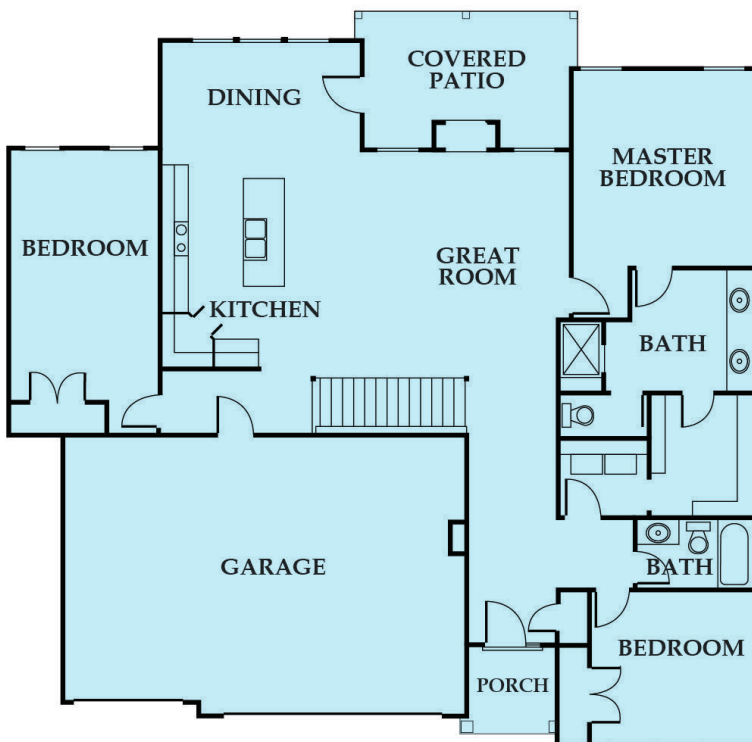

Derekson

KC BUILDERS & DESIGN

4
BEDS

3
BATHS

2,363
SQ FT

Reverse

Main Level
1,798 SqFt

Lower Level
565 SqFt