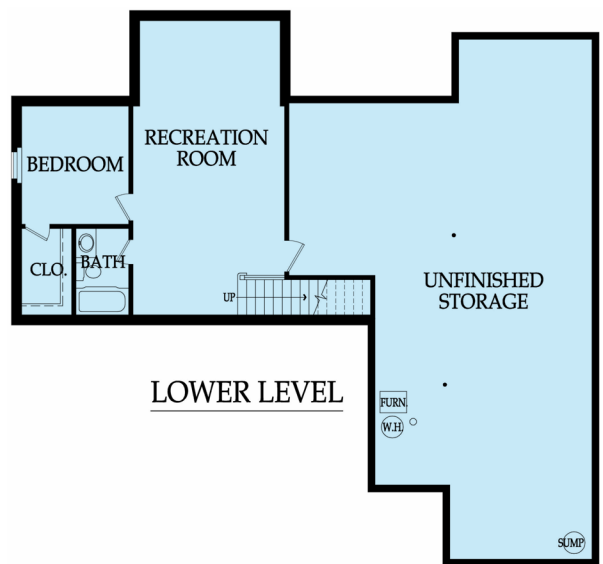

Derekson

KC BUILDERS & DESIGN

4
BEDS

3
BATHS

2,363
SQ FT

Reverse

Main Level
1,798 SqFt

Lower Level
565 SqFt