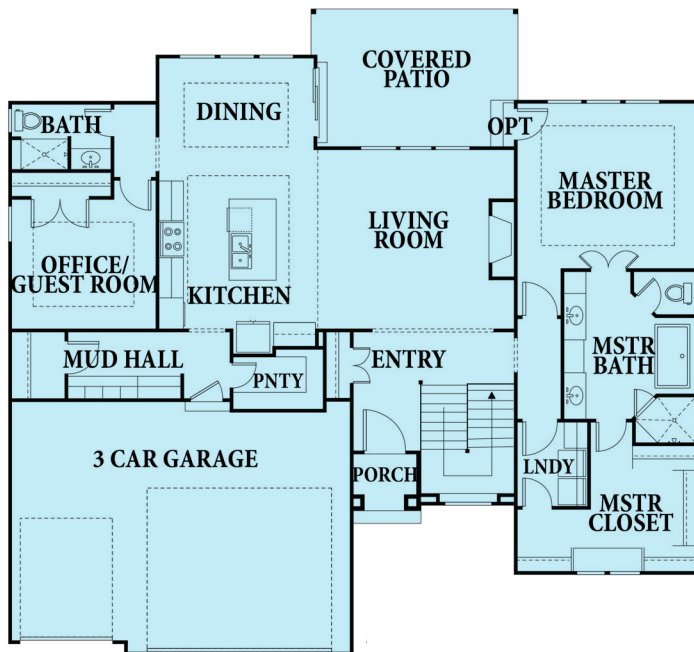

Madison Reverse 1.5

TYLER MARKS HOMES

3
BEDS

3
BATHS

2,890
SQ FT

Reverse

Main Level
1,813 SqFt

Lower Level
1,077 SqFt