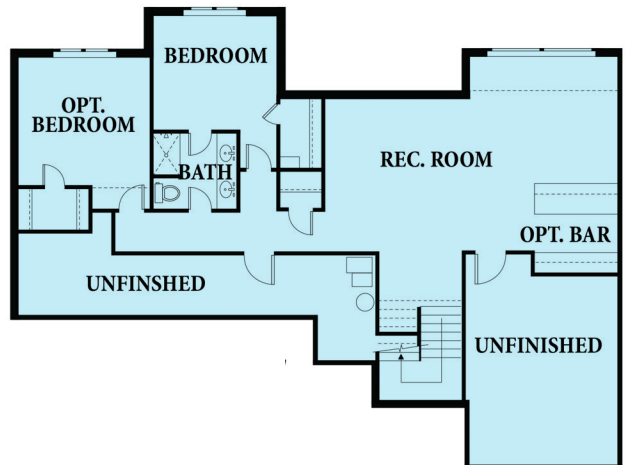

Madison Reverse 1.5

TYLER MARKS HOMES

3
BEDS

3
BATHS

2,890
SQ FT

Reverse

Main Level
1,813 SqFt

Lower Level
1,077 SqFt