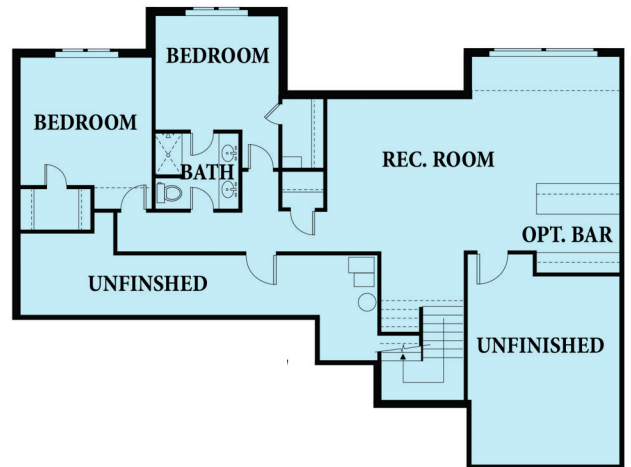

Madison Reverse 1.5

TYLER MARKS HOMES

4
BEDS

3
BATHS

3,096
SQ FT

Reverse

Main Level
1,813 SqFt

Lower Level
1,283 SqFt