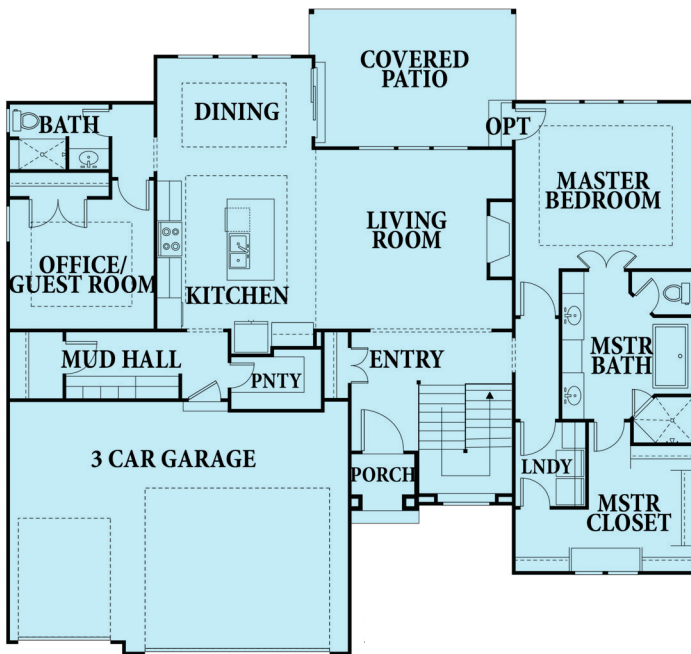

Madison Reverse 1.5

TYLER MARKS HOMES

4
BEDS

3
BATHS

3,096
SQ FT

Reverse

Main Level
1,813 SqFt

Lower Level
1,283 SqFt