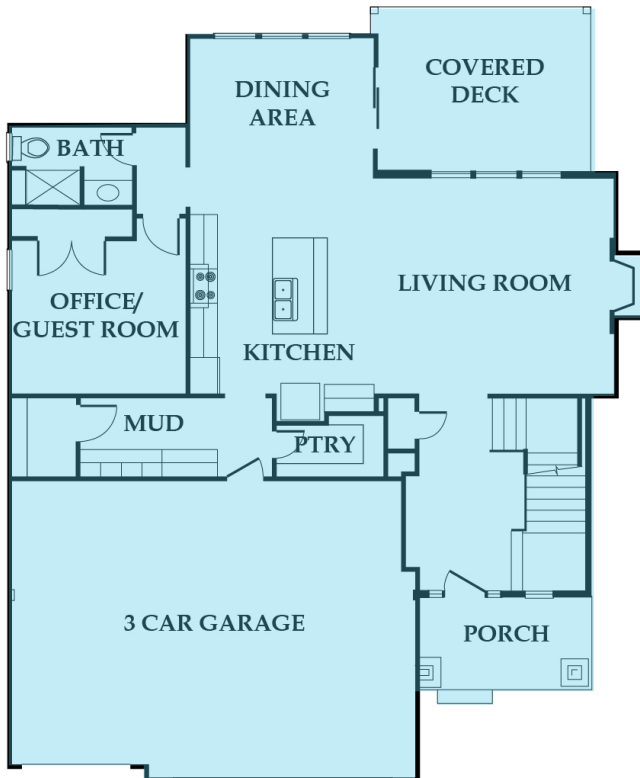

Madison

TYLER MARKS HOMES

5
BEDS

4
BATHS

2,732
SQ FT

2 Story

Main Level
1,290 SqFt

UpperLevel
1,442 SqFt