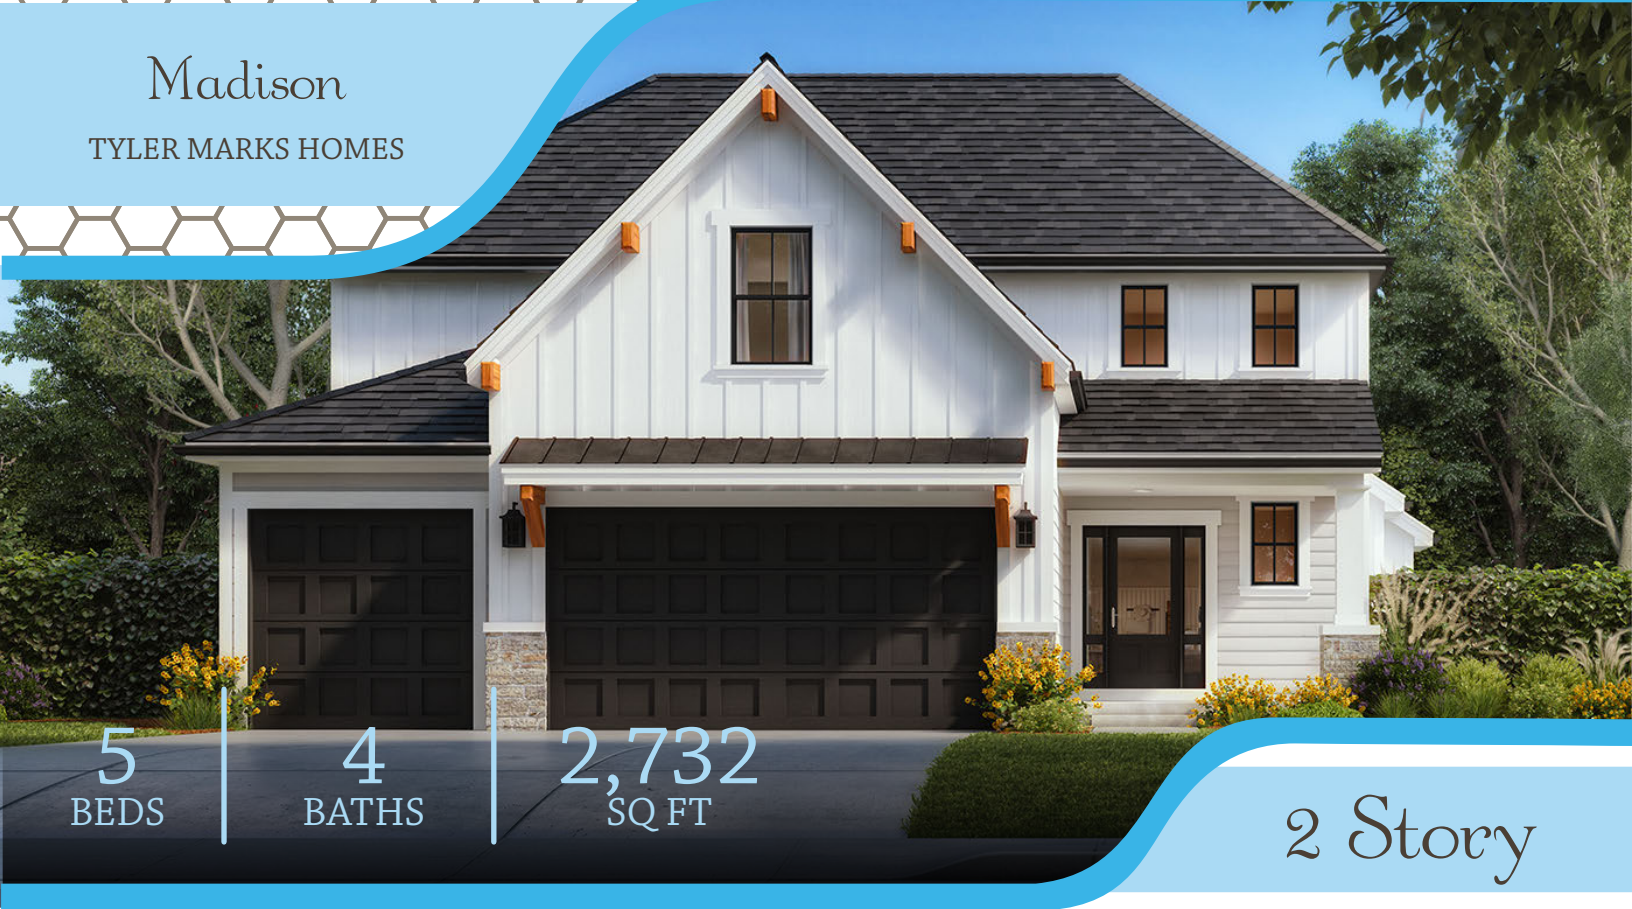

Madison

TYLER MARKS HOMES

5
BEDS

4
BATHS

2,732
SQ FT

2 Story

Main Level
1,290 SqFt

UpperLevel
1,442 SqFt