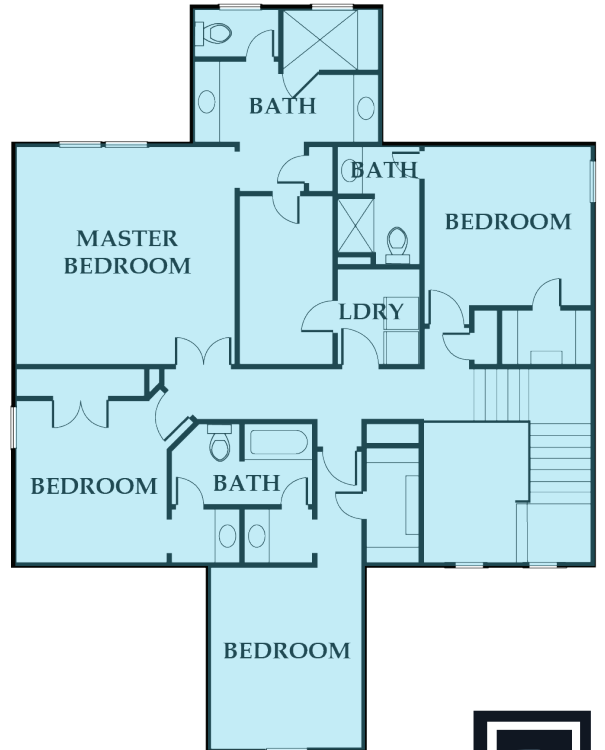

Madison

TYLER MARKS HOMES

5
BEDS

4
BATHS

2,732
SQ FT

2 Story

Main Level
1,290 SqFt

UpperLevel
1,442 SqFt