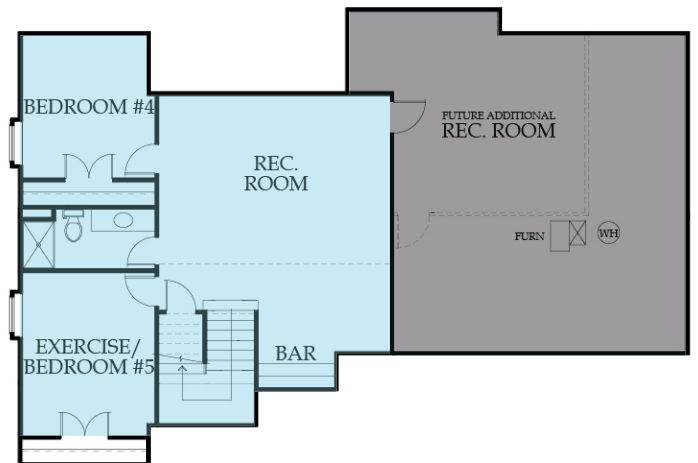

Birmingham III
PROVIDENCE HOMES

3
BEDS

2
BATHS

1,789
SQ FT

Ranch

Main Level
1,789 SqFt

*Opt Lower Level
648 SqFt

SUSAN HEENAN
(913) 302-7329
SusanHeenan@reecenichols.com